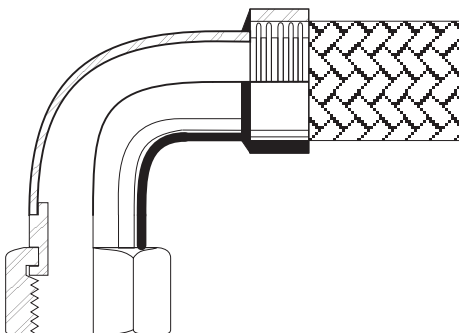

## End Connections Available For Universal Hose Assemblies.

Swivel Female Flat Face.

Fixed Female.

Swivel Female Cone Seat.

Standpipe.

Swivel Flange.

Weld End.

Fixed Male Half Barrel Nipple.

Fixed Flanged.

90° Swivel Female Flat Face.

Grooved End.

Male Taper / Male Parallel Adapter.

Male Taper / Male Parallel Cone Seat Adapter.

Fixed Male Hex.