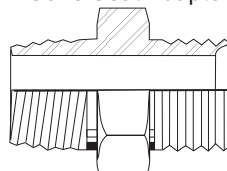

Fixed Flanged.

90° Swivel Female Flat Face.

Grooved End.

Male Taper / Male Parallel Adapter.

Male Taper / Male Parallel Cone Seat Adapter.

Fixed Male Hex.