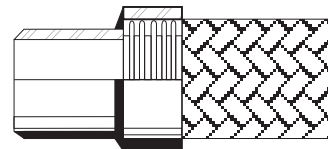

## End Connections Available For Universal Hose Assemblies.

Swivel Female Flat Face.

Fixed Female.

Swivel Female Cone Seat.

Standpipe.

Swivel Flange.

Weld End.

Fixed Male Half Barrel Nipple.

Fixed Flanged.

90° Swivel Female Flat Face.

Grooved End.

Male Taper / Male Parallel Adapter.

Male Taper / Male Parallel Cone Seat Adapter.

Fixed Male Hex.