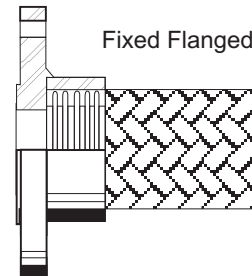

## End Connections Available For Universal Hose Assemblies.

Swivel Female Flat Face.

Fixed Female.

Swivel Female Cone Seat.

Standpipe.

Swivel Flange.

Weld End.

Fixed Male Half Barrel Nipple.

Fixed Flanged.

90° Swivel Female Flat Face.

Grooved End.

Male Taper / Male Parallel Adapter.

Male Taper / Male Parallel Cone Seat Adapter.

Fixed Male Hex.