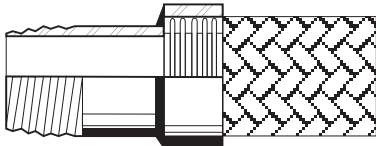

## End Connections Available For Universal Hose Assemblies.

Swivel Female Flat Face.

Fixed Female.

Swivel Female Cone Seat.

Standpipe.

Swivel Flange.

Weld End.

Fixed Male Half Barrel Nipple.

Fixed Flanged.

90° Swivel Female Flat Face.

Grooved End.

Male Taper / Male Parallel Adapter.

Male Taper / Male Parallel Cone Seat Adapter.

Fixed Male Hex.