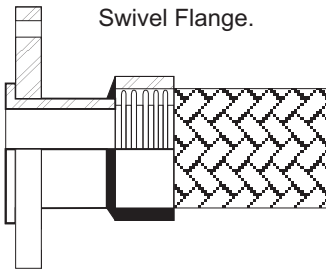

## End Connections Available For Universal Hose Assemblies.

Swivel Female Flat Face.

Fixed Female.

Swivel Female Cone Seat.

Standpipe.

Swivel Flange.

Weld End.

Fixed Male Half Barrel Nipple.

Fixed Flanged.

90° Swivel Female Flat Face.

Grooved End.

Male Taper / Male Parallel Adapter.

Male Taper / Male Parallel Cone Seat Adapter.

Fixed Male Hex.