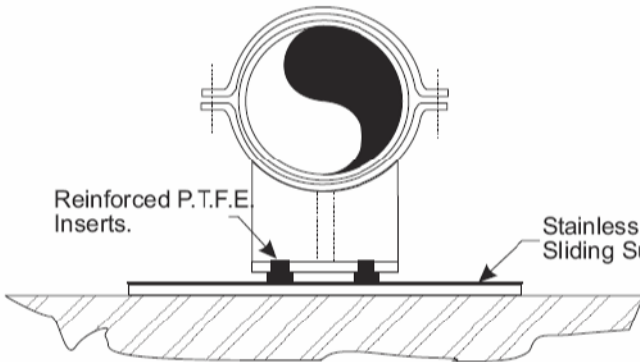

STOURFLEX®

J & P Supplies Ltd

Expansion Joints & Pipeline Equipment

Pipe Guides.

Tee Support with Angle Guide.

Heavy Duty Slide Guide.

Heavy Duty Skid Guide.

STOURFLEX®

J & P Supplies Ltd
Expansion Joints & Pipeline Equipment

Pipe Guides.

Strap Guide with Tube Roller.

Tubular Guide.

Strap Guide.

Strap Guide with Roller & Chair.

09/2010/F12