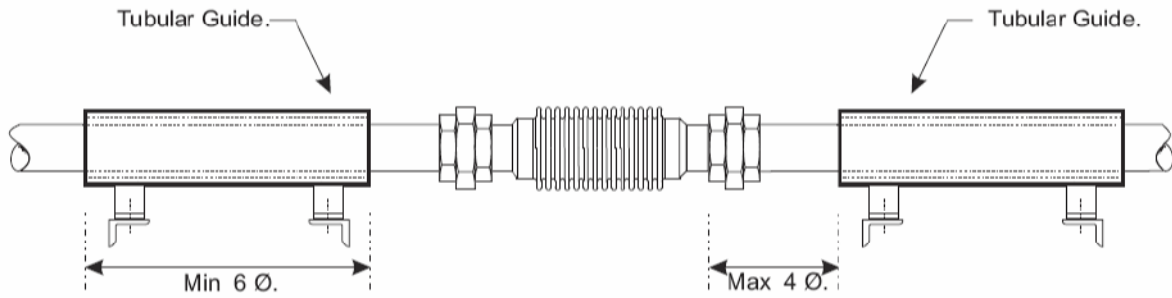

STOURFLEX®

J & P Supplies Ltd

Expansion Joints & Pipeline Equipment

Pipe Guides.

Tee Support with Angle Guide.

Heavy Duty Slide Guide.

Heavy Duty Skid Guide.

STOURFLEX®

J & P Supplies Ltd
Expansion Joints & Pipeline Equipment

Pipe Guides.

Strap Guide with Tube Roller.

Tubular Guide.

Strap Guide.

Strap Guide with Roller & Chair.

09/2010/F12