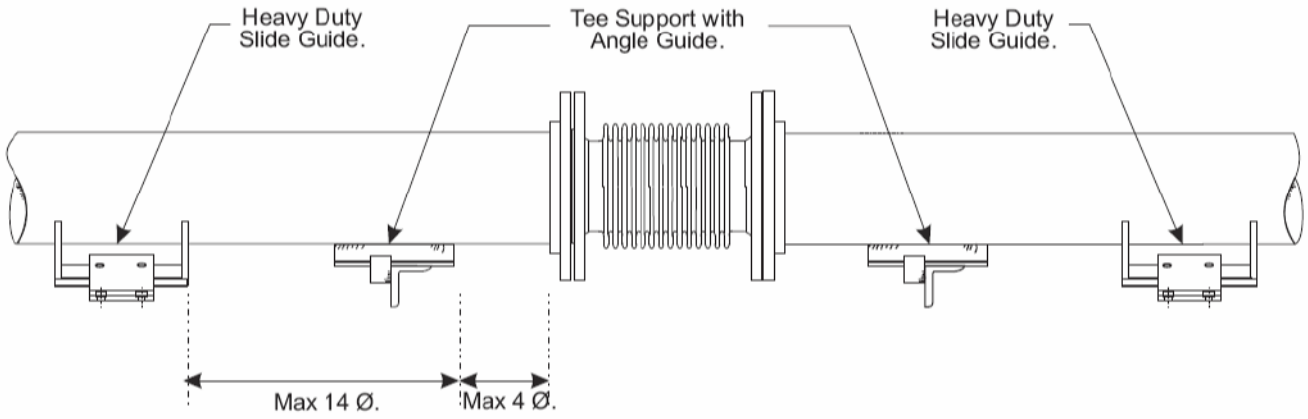

STOURFLEX®

J & P Supplies Ltd

Expansion Joints & Pipeline Equipment

Pipe Guides.

Tee Support with Angle Guide.

Heavy Duty Slide Guide.

Heavy Duty Skid Guide.

STOURFLEX®

J & P Supplies Ltd
Expansion Joints & Pipeline Equipment

Pipe Guides.

Strap Guide with Tube Roller.

Tubular Guide.

Strap Guide.

Strap Guide with Roller & Chair.

09/2010/F12