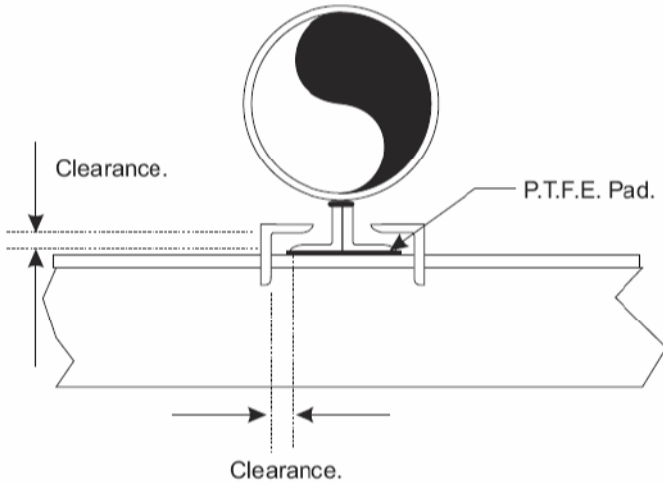

STOURFLEX®

J & P Supplies Ltd

Expansion Joints & Pipeline Equipment

Pipe Guides.

Tee Support with Angle Guide.

Heavy Duty Slide Guide.

Heavy Duty Skid Guide.

STOURFLEX®

J & P Supplies Ltd
Expansion Joints & Pipeline Equipment

Pipe Guides.

Strap Guide with Tube Roller.

Tubular Guide.

Strap Guide.

Strap Guide with Roller & Chair.

09/2010/F12