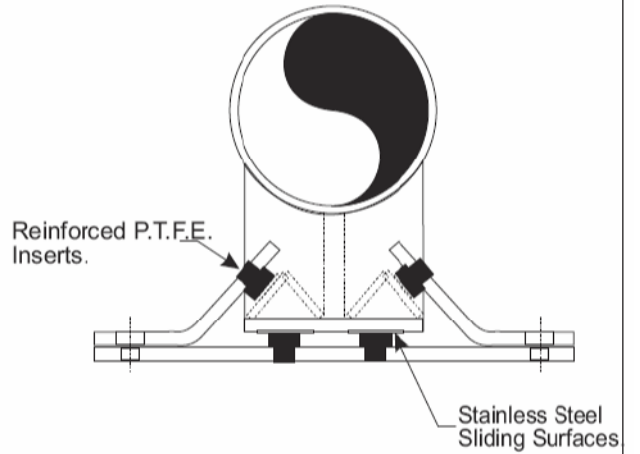

STOURFLEX®

J & P Supplies Ltd

Expansion Joints & Pipeline Equipment

Pipe Guides.

Tee Support with Angle Guide.

Heavy Duty Slide Guide.

Heavy Duty Skid Guide.

STOURFLEX®

J & P Supplies Ltd
Expansion Joints & Pipeline Equipment

Pipe Guides.

Strap Guide with Tube Roller.

Tubular Guide.

Strap Guide.

Strap Guide with Roller & Chair.

09/2010/F12