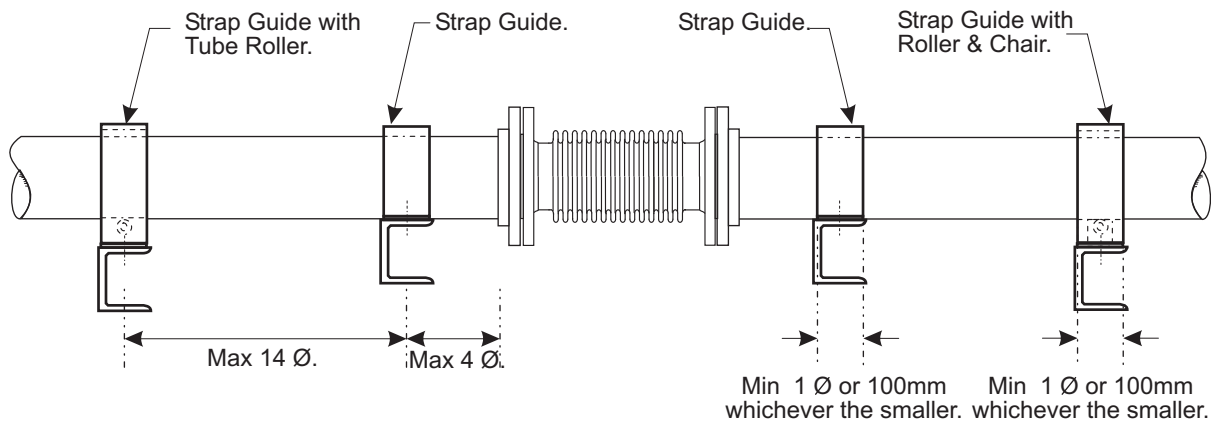

## Pipe Guides.

**Strap Guide with Tube Roller.**

**Tubular Guide.**

**Strap Guide.**

**Strap Guide with Roller & Chair.**

Min 1 Ø or 100mm  
whichever the smaller.

03/2009/F12