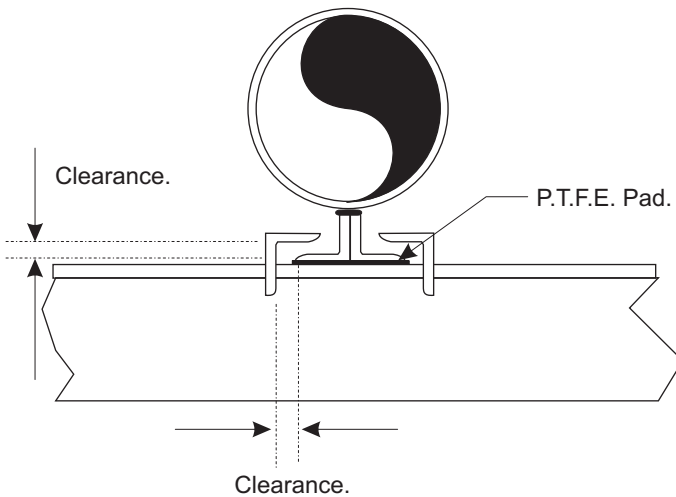

## Pipe Guides.

**Strap Guide with Tube Roller.**

**Tubular Guide.**

**Strap Guide.**

**Strap Guide with Roller & Chair.**

Min 1 Ø or 100mm  
whichever the smaller.

03/2009/F12

## Pipe Guides.

**Tee Support with Angle Guide.**

**Heavy Duty Slide Guide.**

**Heavy Duty Skid Guide.**