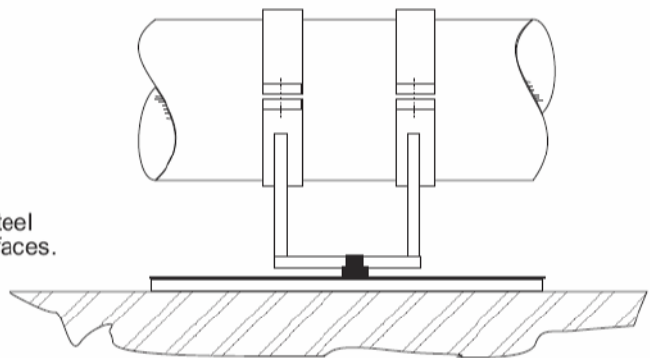

STOURFLEX®

J & P Supplies Ltd

Expansion Joints & Pipeline Equipment

Pipe Guides.

Tee Support with Angle Guide.

Heavy Duty Slide Guide.

Heavy Duty Skid Guide.

STOURFLEX®

J & P Supplies Ltd
Expansion Joints & Pipeline Equipment

Pipe Guides.

Strap Guide with Tube Roller.

Tubular Guide.

Strap Guide.

Strap Guide with Roller & Chair.

09/2010/F12